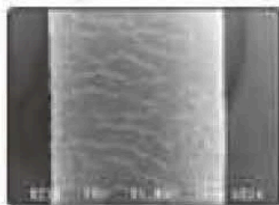

Efficiently reduce chlorine, can effectively care the hair and skin.

- Reduce chlorine and odor.
- Capacity 8,000 L / Cartridge
(there are 2 cartridge per package)
- With flow rate 8 L/min.
- User friendly 2-choices lever :

filtered water for shower & unfiltered water for cleaning the bathroom (save the cartridge life)

Filtered water for shower.

Unfiltered water for using & washing.

Picture below is shown the experiment of hair after washing 24 hours and compare between the washing with tap water and washing with filtered water from the cleansui 's dechlorination shower.

Fig 1 : Shown the healthy hair by Cleansui.

Fig 2 : Shown the damaged hair chlorine of tap water.